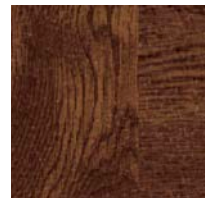

Premium Series Model 9130 with Trenton® Windows; Shown in Ultra-Grain® Cherry Finish Paint Option.

FEATURES

- The painted steel surface simulates a real stained door without the hassles of staining and the ongoing maintenance of wood.
- The woodgrain runs horizontal on stiles and vertical on panels for an authentic, natural look.
- Available in Walnut, Dark, Cherry and Medium Finishes that complement entry doors, shutters and other exterior stained wood products.
- Available on Gallery® Collection 3-Layer and Premium Series Models.
- The exterior surface has a stucco texture for a more natural woodgrain look vs. a woodgrain texture that runs in one direction.
- Qualified Gallery® Collection and Premium Series doors are available in specific WINDCODE® ratings.

Window frames, grilles and inserts are color matched to coordinate with each finish. All window options are available.

FINISHES

GALLERY® COLLECTION ULTRA-GRAIN® FINISHES

Walnut Finish

Dark Finish

Medium Finish