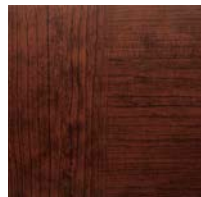

PREMIUM SERIES ULTRA-GRAIN® FINISHES

Cherry Finish