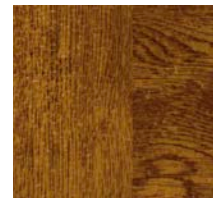

Premium Series Model 9130 with Trenton® Windows; Shown in Ultra-Grain® Cherry Finish Paint Option.

FEATURES

- The painted steel surface simulates a real stained door without the hassles of staining and the ongoing maintenance of wood.
- The woodgrain runs horizontal on stiles and vertical on panels for an authentic, natural look.
- Available in Walnut, Dark, Cherry and Medium Finishes that complement entry doors, shutters and other exterior stained wood products.
- Available on Gallery® Collection 3-Layer and Premium Series Models.
- The exterior surface has a stucco texture for a more natural woodgrain look vs. a woodgrain texture that runs in one direction.
- Qualified Gallery® Collection and Premium Series doors are available in specific WINDCODE® ratings.

Window frames, grilles and inserts are color matched to coordinate with each finish. All window options are available.

FINISHES

GALLERY® COLLECTION ULTRA-GRAIN® FINISHES

Walnut Finish

Dark Finish

Medium Finish