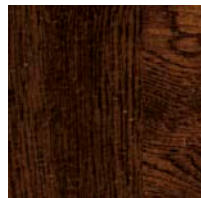

FINISHES

GALLERY® COLLECTION ULTRA-GRAIN® FINISHES

Walnut Finish