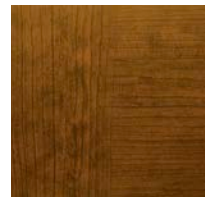

Medium Finish

Note: Due to the printing process, color may vary from actual product color. Please see your Clopay Dealer for actual color sample.